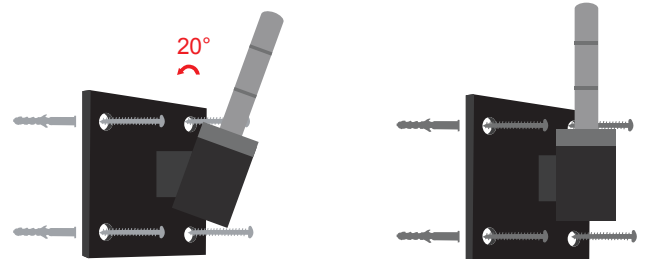

Wall Mount Banner

This is not telescoping pole. Failure to remove pole sections and assemble according to these instructions could cause damage to the unit.

Supporting Poles

- ① Small Teardrop Banner
Small Feather Banner
- ② Regular Teardrop Banner
Regular Feather Banner
- ③ Regular Block Banner

Option

- ④ Vertical Wall Fixture
- ⑤ 30° Wall Fixture
- ⑥ Expansion Screws

Download an invoice on our website

Please login to our website to download your latest invoice, or contact us for help service@flagaholic.com