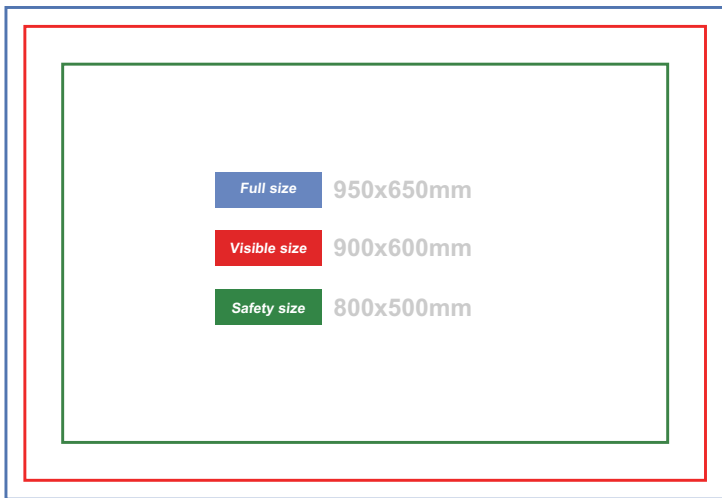

# 900x600mm Custom Flag

## FILE REQUIREMENTS:

CMYK  
Minimum 120DPI  
Convert all fonts to outlines  
Embed any linked images